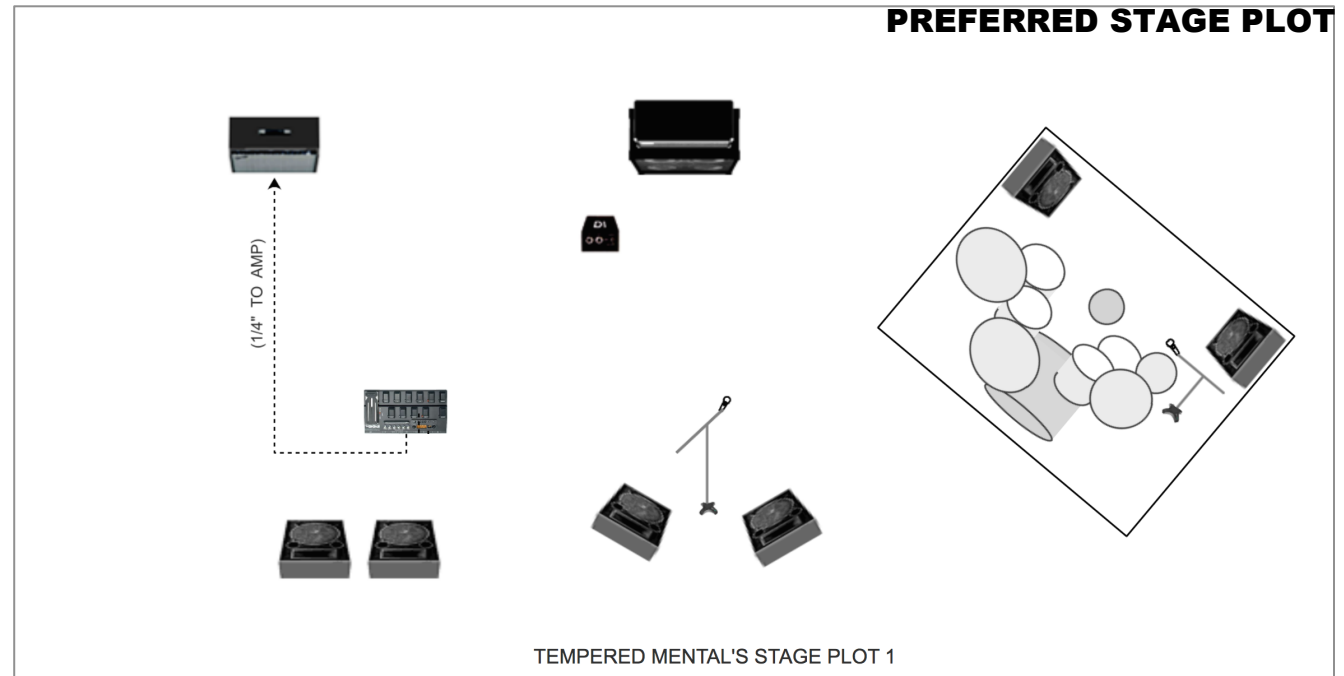

1 Roland Jazz Chorus 120 Amplifier

JIMMY

Drums:

- 1 Tama Drums / Sonor
 - 24" Kick Drum
 - Tom 13", Floortoms 16", 18")
 - 4 Cymbal boom stands
 - Drum throne

1 SM58 Vocal Mic
1 Mic Boomstand

1 stage monitor w/ Sub

*Minimum 3 monitor wedges

PREFERRED STAGE PLOT

ALTERNATIVE STAGE PLOT